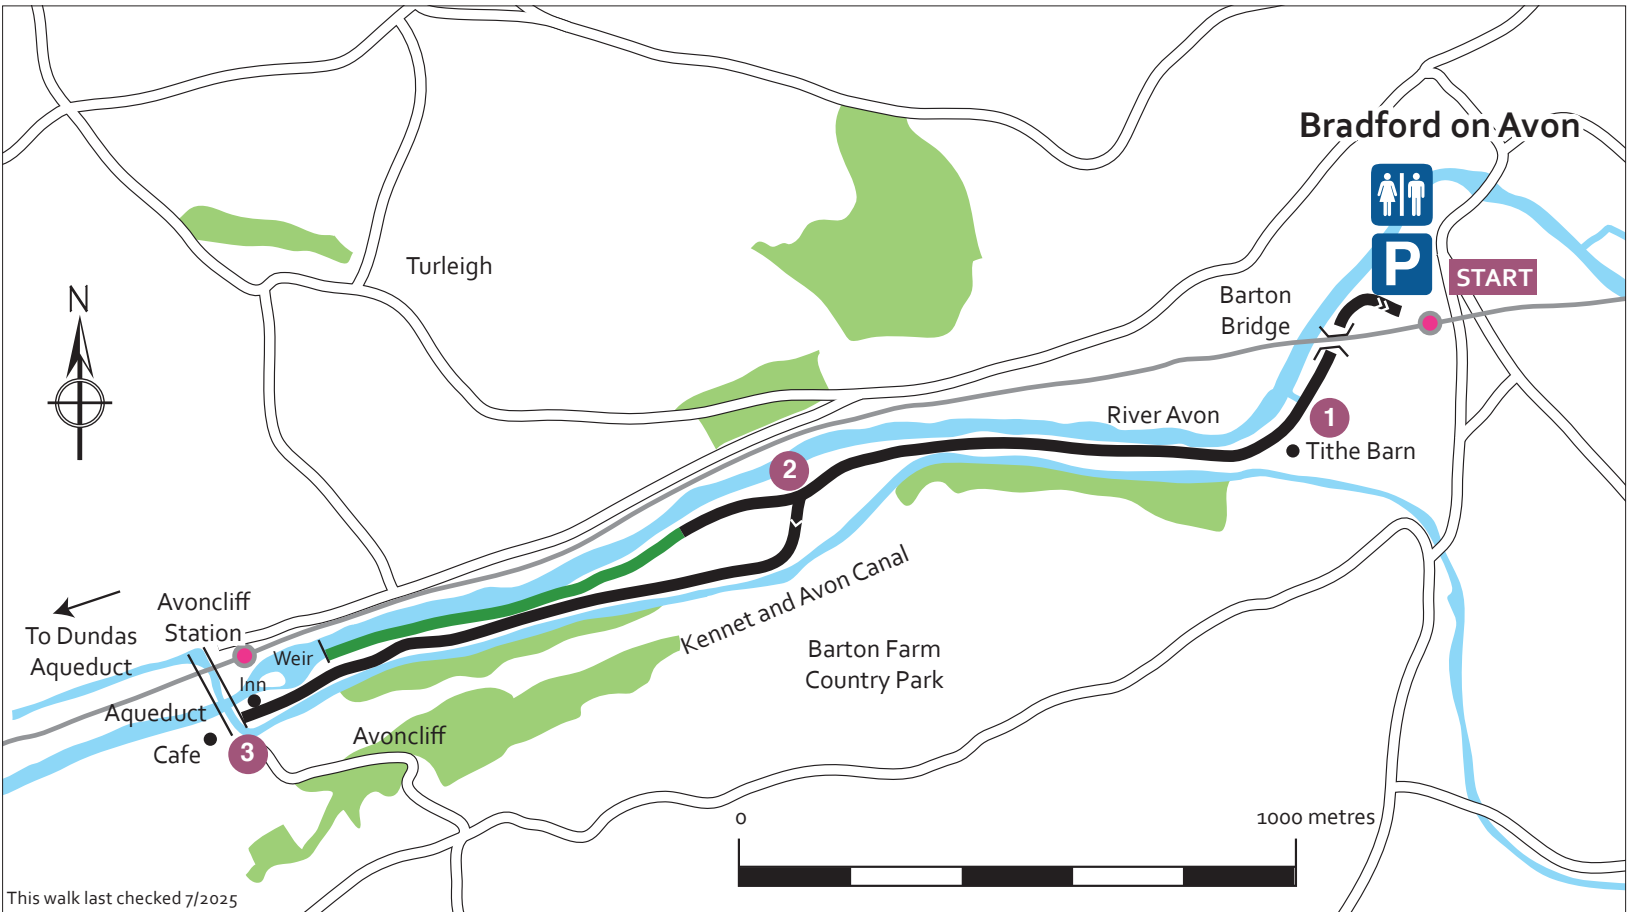

## Bradford-on-Avon

Easy 4km canal walk on hard surface for most wheels. Alternative grassy path for wheelchairs.

### Key to map

-  Smooth, hard surface
-  Grass, mown or grazed but may be uneven
-  Gentle slope (up)
-  Steep slope (up)