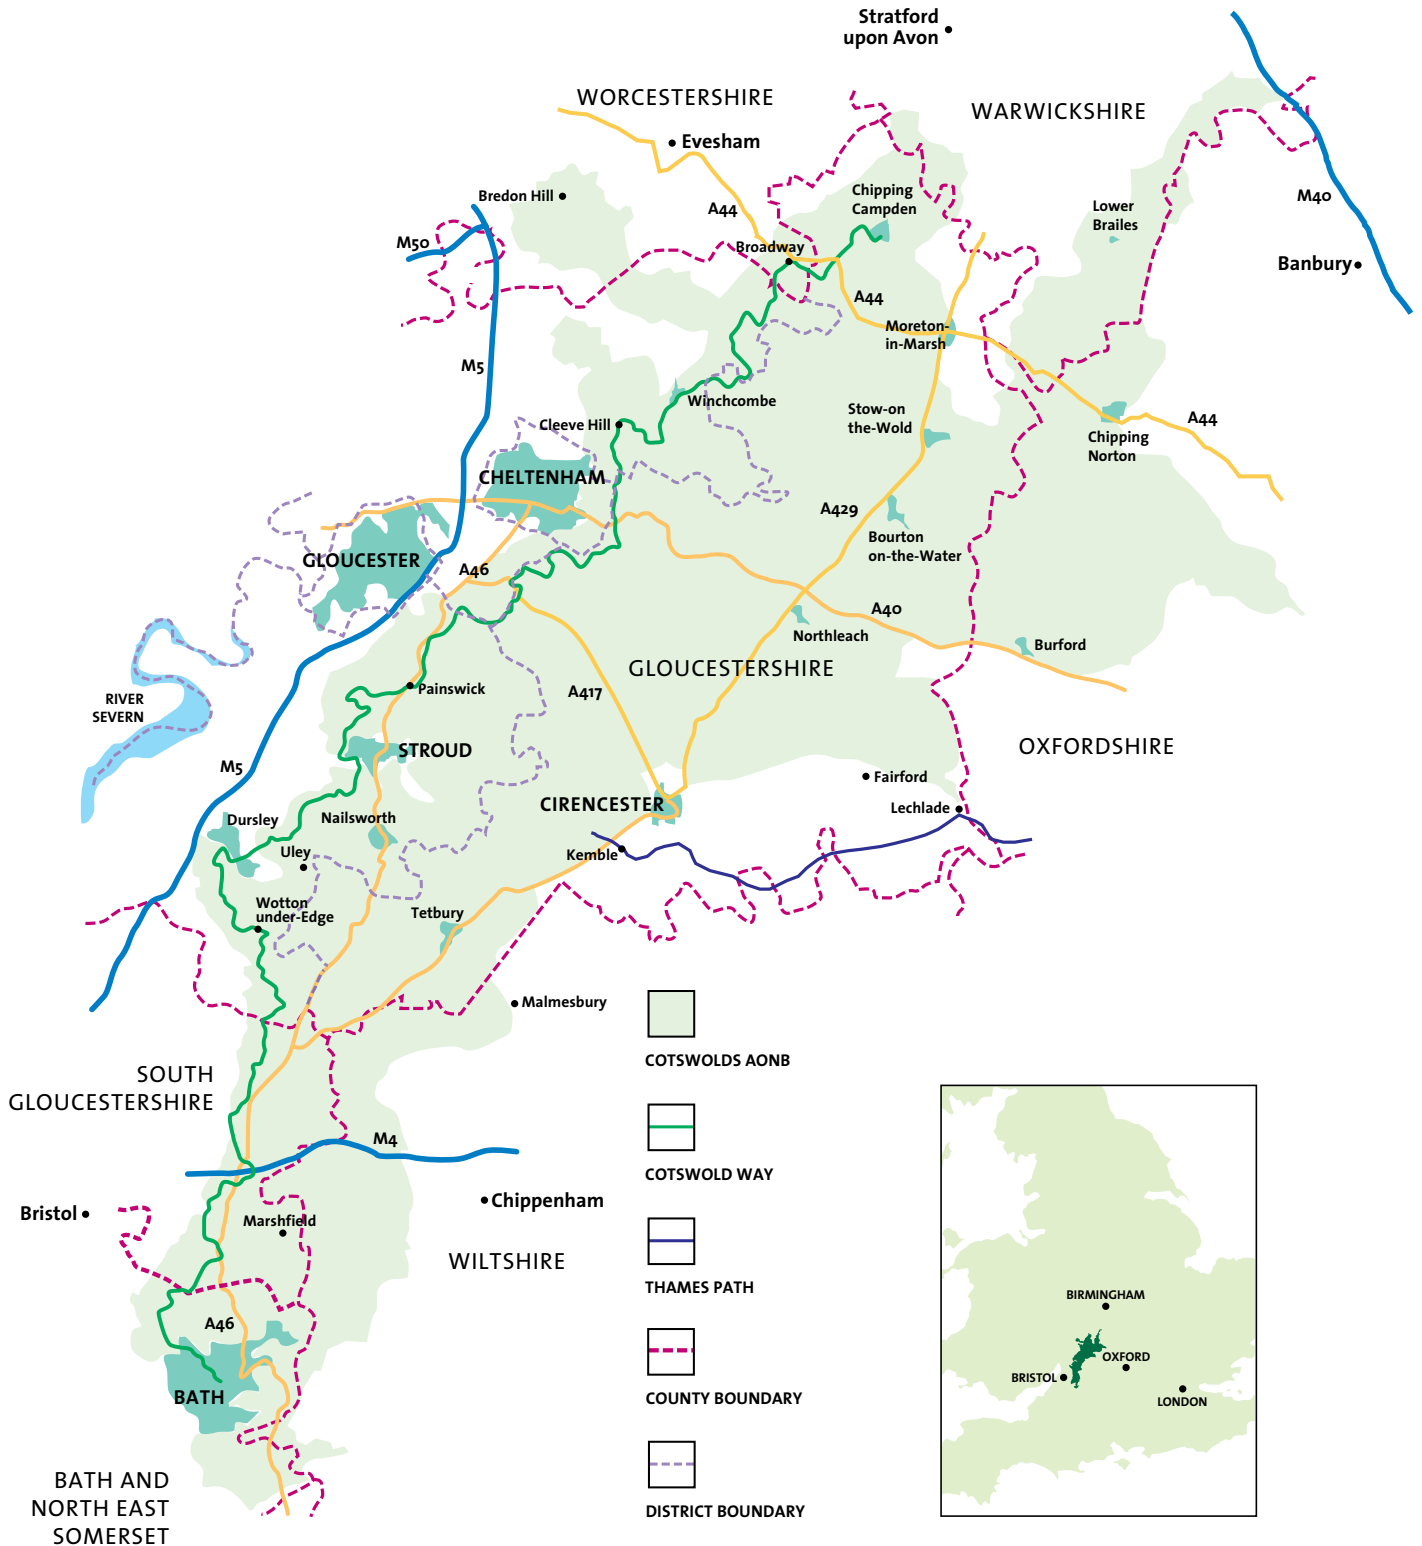

The Cotswolds Area Of Outstanding Natural Beauty

National picture

The Cotswolds AONB:

- covers 2,038sq kms (790sq miles).
- was designated in 1966, extended in area in 1990.
- designation purpose is to ensure the conservation and enhancement of the natural beauty of the Cotswolds
- is the largest of the 38 AONBs in England and Wales.
- the primary or enabling legislation for the designation of the area as an AONB was the National Parks and Access to the Countryside Act 1949.
- in June 2000 the Government confirmed that AONBs had the same landscape quality and status as National Parks.
- IUCN - World Conservation Union recognises the Cotswolds AONB as a Category V protected landscape, a protected area managed mainly for landscape protection and recreation.

Local picture

15 local authorities and 283 parish or town councils and parish meetings have territory in the AONB.

County councils	% area	sq kms	sq miles
Gloucestershire	63.7	1299	505
Worcestershire	2.4	49	19
Warwickshire	5.1	104	40
Oxfordshire	12.1	246	95
Unitary authorities			
Bath & North East Somerset	3.6	73	28
South Gloucestershire	6.3	128	49
Wiltshire	6.8	139	54
District council			
Cotswold	43.8	893	346
Stroud	10.9	222	86
Tewkesbury	8.5	173	69
Cheltenham	0.5	10	4
Wychavon	2.4	49	19
Stratford	5.1	104	40
Cherwell	0.2	5	2
West Oxfordshire	11.9	242	93

Cotswolds Conservation Board

Cotswolds Discovery Centre at The Old Prison, Fosse Way, Northleach, Gloucestershire GL54 3JH

Tel: 01451 862000. Email: info@cotswoldsaonb.org.uk

www.cotswoldsaonb.org.uk

The Cotswolds Area Of Outstanding Natural Beauty

Cotswolds Conservation Board

Cotswolds Discovery Centre at The Old Prison, Fosse Way, Northleach, Gloucestershire GL54 3JH

Tel: 01451 862000. Email: info@cotswoldsaonb.org.uk

www.cotswoldsaonb.org.uk